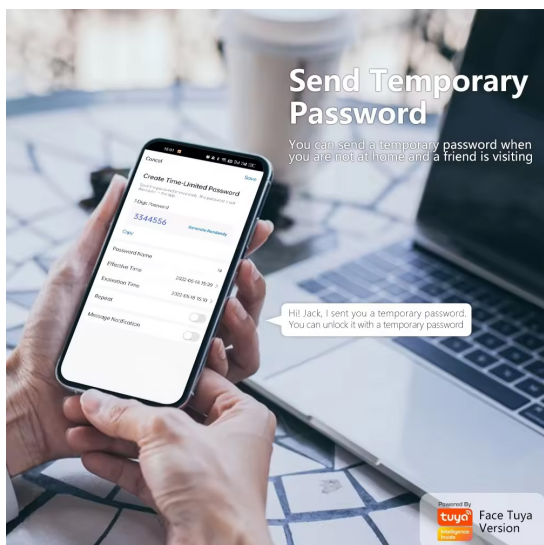

Capacity	300 Users
Support System	IOS 7.0 Android 4.4 above
Working Voltage	7.2 V ~ 8.4 V
Working Temperature	-20~65°C
Working Humidity	10~90%

Wider camera angle Easy to recognize

Large face recognition angle, tall people do not stoop, children do not tiptoe, the whole family can easily swipe the face to unlock the door.

0.4m-0.8m
Best Recognition Distance

1.2m-2m
Coverage of height range

- Palm unlock
- 3D Face
- Smart cat eye
- Video intercom
- Doorbell
- APP
- Card
- Fingerprint
- Password
- WIFI
- Key
- Automatic lock body