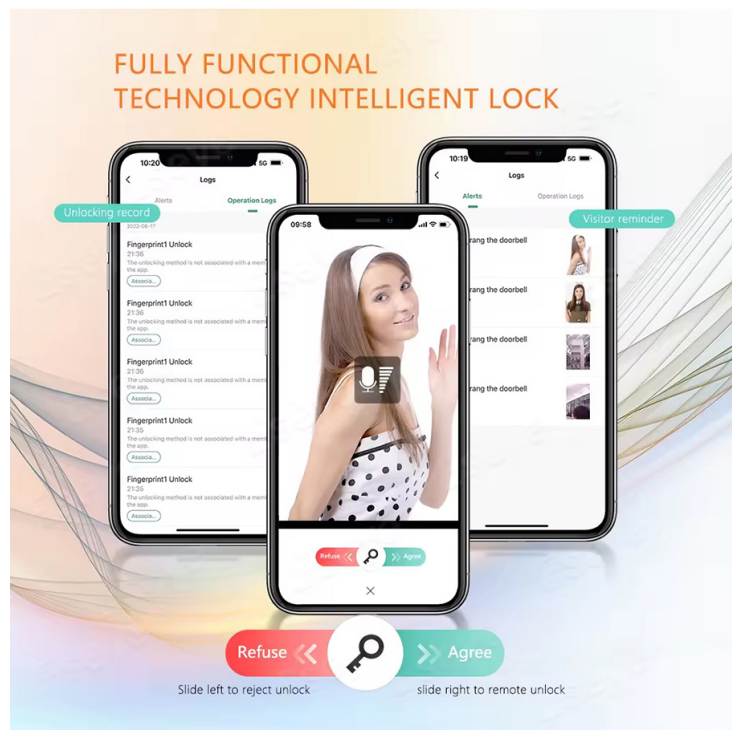

TECHNICAL Parameters

Unlocking Method	App-Password-FaceID Fingerprint-Card-Key
Key	Yes
Remote Control	Yes 10 Meters
Administrator Account Creation	Yes
Electric Machine	Support 8V Standard Motor
Network	Standard WIFI
Power Supply	DC7.4V (Lithium pil)
USB Back Up Power	Yes 5V (USB)
Battery	12000 Times 4200 mAh
Door thickness	35~110mm
Color	Gray
Keyboard Type	Standard 12 keys Light color: white light

Capacity	300 Users
Support System	IOS 7.0 Android 4.4 above
Working Voltage	7.2 V ~ 8.4 V
Working Temperature	-20~65°C
Working Humidity	10~90%

Wider camera angle Easy to recognize

Large face recognition angle, tall people do not stoop, children do not tiptoe, the whole family can easily swipe the face to unlock the door.

0.4m-0.8m
Best Recognition Distance

1.2m-2m
Coverage of height range

- Palm unlock
- 3D Face
- Smart cat eye
- Video intercom
- Doorbell
- APP
- Card
- Fingerprint
- Password
- WIFI
- Key
- Automatic lock body