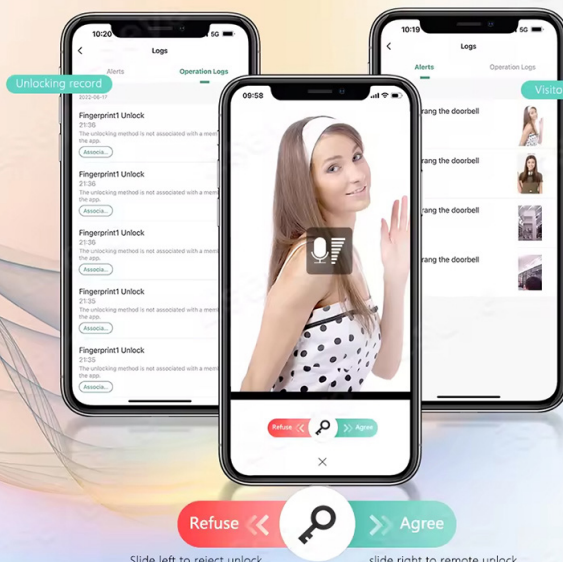

Unlocked with App and FaceID

Unlocked with Card, PIN

Fingerprint

Mechanical Key

SL08WP SERIES

TECHNICAL Parameters

Unlocking Method	App-Password-FaceID Fingerprint-Card-Key
Key	Yes
Remote Control	Yes 10 Meters
Administrator Account Creation	Yes
Electric Machine	Support 8V Standard Motor
Network	Standard WIFI
Power Supply	DC7.4V (Lithium pil)
USB Back Up Power	Yes 5V (USB)
Battery	12000 Times 4200 mAh
Door thickness	35~110mm
Color	Black
Keyboard Type	Standard 12 keys Light color: white light

FULLY FUNCTIONAL TECHNOLOGY INTELLIGENT LOCK

Slide left to reject unlock Slide right to remote unlock

Capacity	300 Users
Support System	IOS 7.0 Android 4.4 above
Working Voltage	7.2 V ~ 8.4 V
Working Temperature	-20~65°C
Working Humidity	10~90%

Wider camera angle Easy to recognize

Large face recognition angle, tall people do not stoop, children do not tiptoe, the whole family can easily swipe the face to unlock the door.

0.4m-0.8m
Best Recognition Distance

Doorbell

APP

Card

Fingerprint

Password

WIFI

Key

Automatic lock body