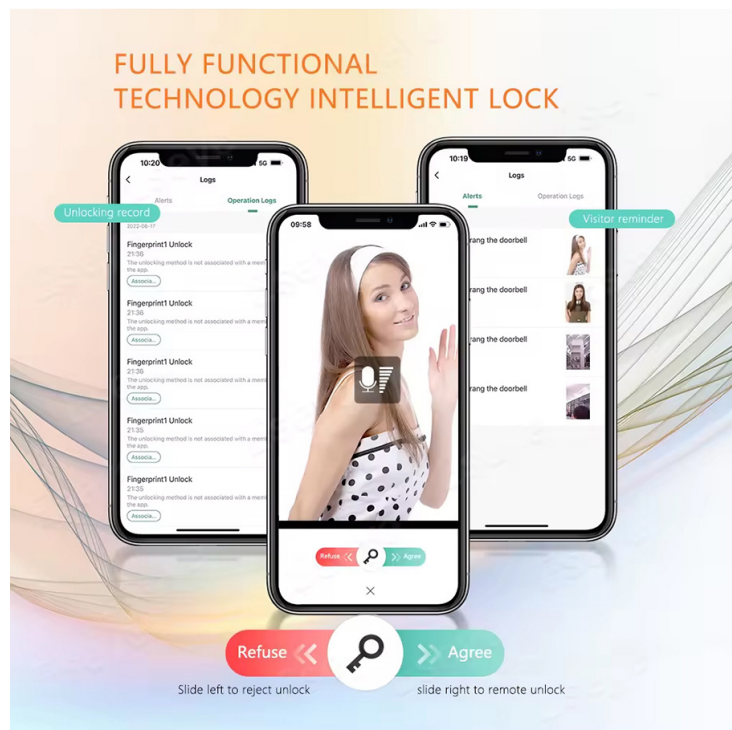

Unlocked with App and FaceID

Unlocked with Card, PIN

Fingerprint

Mechanical Key

SL08WP SERIES

TECHNICAL Parameters

Unlocking Method	App-Password-FaceID Fingerprint-Card-Key
Key	Yes
Remote Control	Yes 10 Meters
Administrator Account Creation	Yes
Electric Machine	Support 8V Standard Motor
Network	Standard WIFI
Power Supply	DC7.4V (Lithium pil)
USB Back Up Power	Yes 5V (USB)
Battery	12000 Times 4200 mAh
Door thickness	35~110mm
Color	Black
Keyboard Type	Standard 12 keys Light color: white light

FULLY FUNCTIONAL TECHNOLOGY INTELLIGENT LOCK

Slide left to reject unlock Slide right to remote unlock

Capacity	300 Users
Support System	IOS 7.0 Android 4.4 above
Working Voltage	7.2 V ~ 8.4 V
Working Temperature	-20~65°C
Working Humidity	10~90%

Wider camera angle Easy to recognize

Large face recognition angle, tall people do not stoop, children do not tiptoe, the whole family can easily swipe the face to unlock the door.

0.4m-0.8m
Best Recognition Distance

Doorbell

APP

Card

Fingerprint

Password

WIFI

Key

Automatic lock body