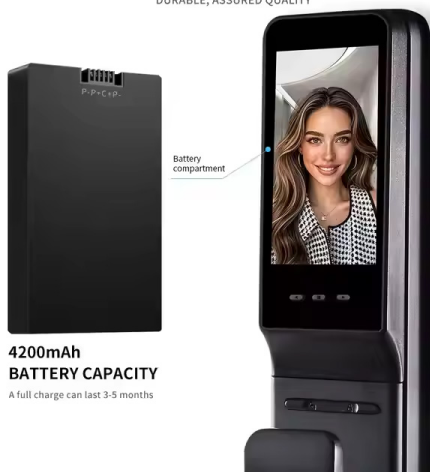

Unlocked with App and FaceID

Unlocked with Card, PIN

Fingerprint

Mechanical Key

SL08WP SERIES

TECHNICAL Parameters

Unlocking Method	App-Password-FaceID Fingerprint-Card-Key
Key	Yes
Remote Control	Yes 10 Meters
Administrator Account Creation	Yes
Electric Machine	Support 8V Standard Motor
Network	Standard WIFI
Power Supply	DC7.4V (Lithium pil)
USB Back Up Power	Yes 5V (USB)
Battery	12000 Times 4200 mAh
Door thickness	35~110mm
Color	Black
Keyboard Type	Standard 12 keys Light color: white light

1.2m-2m
Coverage of height range

VERY LONG ENDURANCE

DURABLE, ASSURED QUALITY

4200mAh
BATTERY CAPACITY
A full charge can last 3-5 months

Palm unlock

3D Face

Smart cat eye

Video intercom