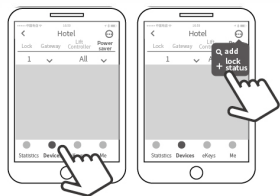

ES2 Card switch user manual (TTHotel System)

1. Dimensions and wiring diagram

Indicator Status Power off: red light, Power on: no light

2.1 Introduction

- (1) Usable range: Hotel, Apartment, Homestay (TTHotel system available)
- (2) Control or limit power usage;
- (3) Any IC cards - Non-hotel system MI card, bank card, Hotel cards and Room cards.

4. Operation user manual

1. Open the device page on TTHotel APP and click on the upper right corner to add the device;
2. Select power switch -> Select room;

3. Insert the room card into the access switch and activate it;