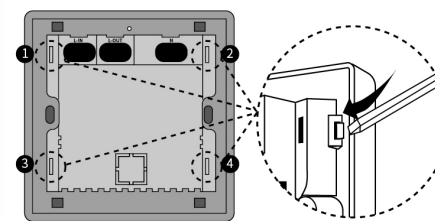

5. Restore factory setting

1. Use the tool to raise the four buckles;