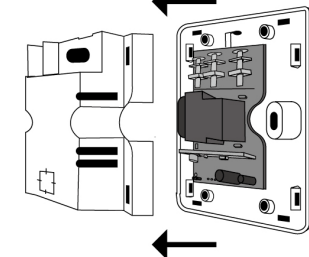

2. Remove the shell;