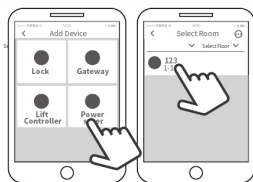

4. Operation user manual

1. Open the device page on TTHotel APP and click on the upper right corner to add the device;
2. Select power switch -> Select room;

3. Insert the room card into the access switch and activate it;

4. Select power switch -> Select room;

5. Nearby power switch signal shown on the mobile phone-> click the blue "+" icon to add.

Switching mode: My->Hotel management->working mode

Any IC cards switch : ali Non-hotel system MI card, bank card, etc.