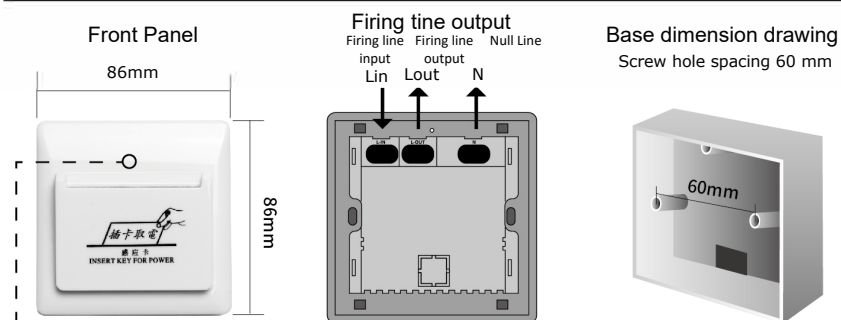

ES2 Card switch user manual (TTHotel System)

1. Dimensions and wiring diagram

Indicator Status Power off: red light, Power on: no light

2.1 Introduction

- (1) Usable range: Hotel, Apartment, Homestay (TTHotel system available)
- (2) Control or limit power usage;
- (3) Any IC cards - Non-hotel system MI card, bank card, Hotel cards and Room cards.