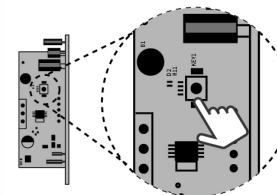

3. Long press the reset button for 3 seconds.